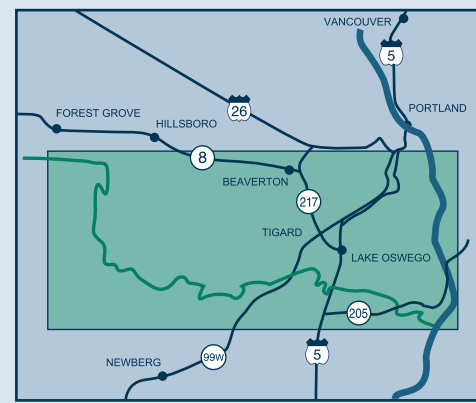

**RIVER MILE**  
**25.3**  
**TUALATIN RIVER**

Watch for these mile signs along the river.

Tualatin River National Wildlife Refuge  
(Inaccessible from River)

To Portland

HAZARD  
 DIVERSION DAM (3.45)  
 Impassable

Impassable Area

Willamette River